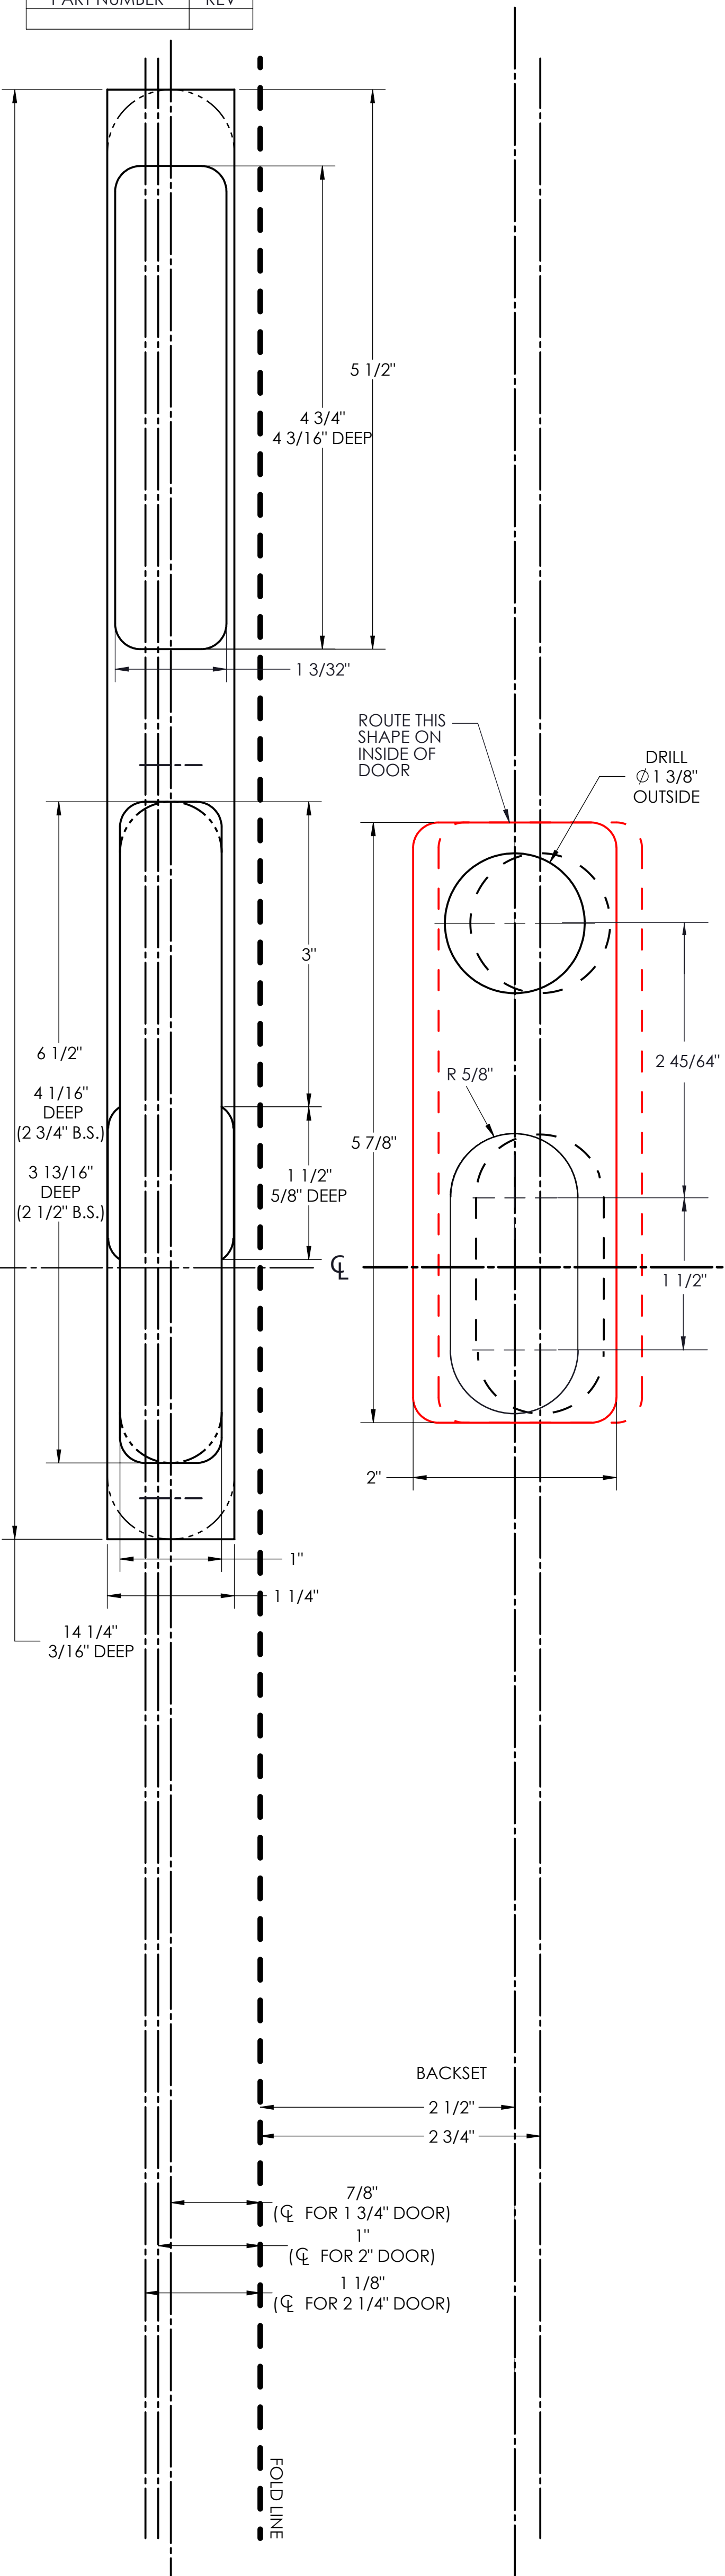

# KEELER KNOB BY KNOB OR LEVER BY LEVER TEMPLATE ELECTRONIC VERSION

PART NUMBER	REV

- NOTES:
1. THE DIMENSIONS SHOWN FOR THE BACKSET ARE FOR A SQUARE DOOR
  2. RED LINE = INSIDE

KEELER KNOB BY KNOB OR LEVER BY LEVER TEMPLATE  
ELECTRONIC VERSION

PART NUMBER	REV

- NOTES:  
1. THE DIMENSIONS SHOWN FOR THE BACKSET ARE FOR A SQUARE DOOR  
2. RED LINE = INSIDE