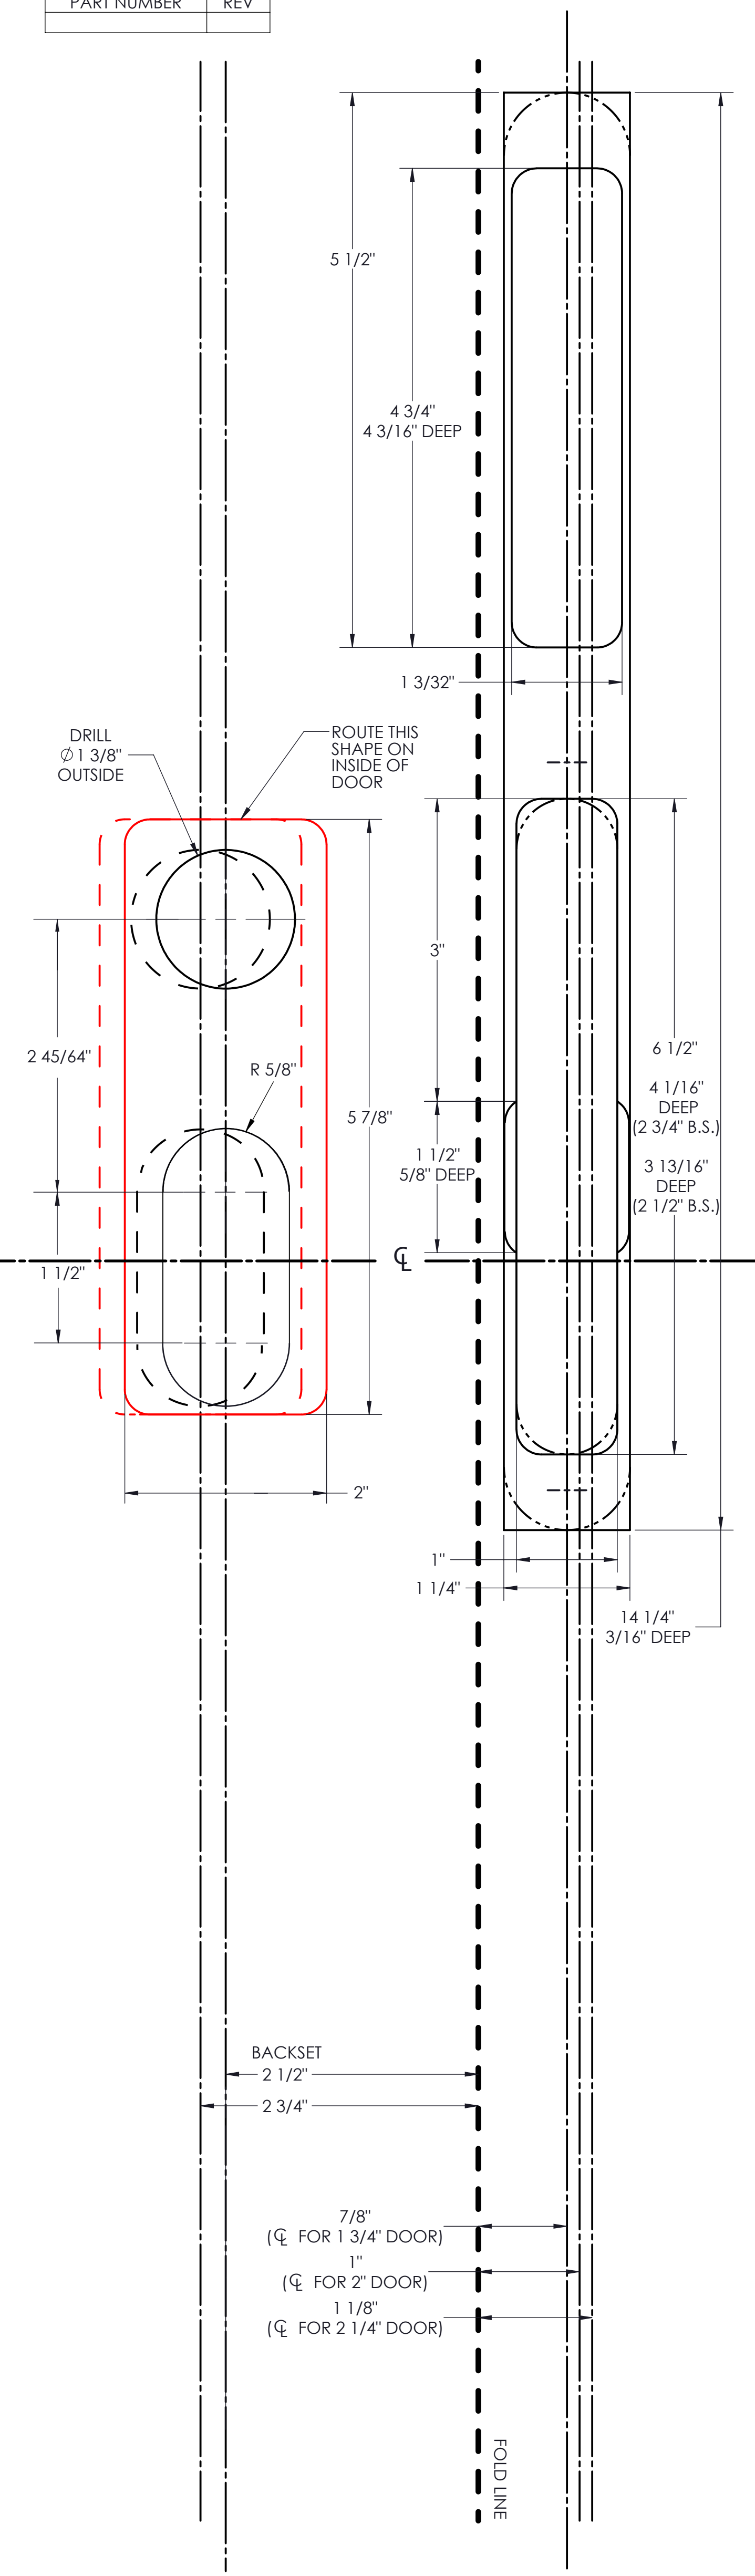

# KEELER KNOB BY KNOB OR LEVER BY LEVER TEMPLATE ELECTRONIC VERSION

PART NUMBER	REV

- NOTES:
1. THE DIMENSIONS SHOWN FOR THE BACKSET ARE FOR A SQUARE DOOR
  2. RED LINE = INSIDE

KEELER KNOB BY KNOB OR LEVER BY LEVER TEMPLATE  
ELECTRONIC VERSION

PART NUMBER	REV

- NOTES:  
1. THE DIMENSIONS SHOWN FOR THE BACKSET ARE FOR A SQUARE DOOR  
2. RED LINE = INSIDE