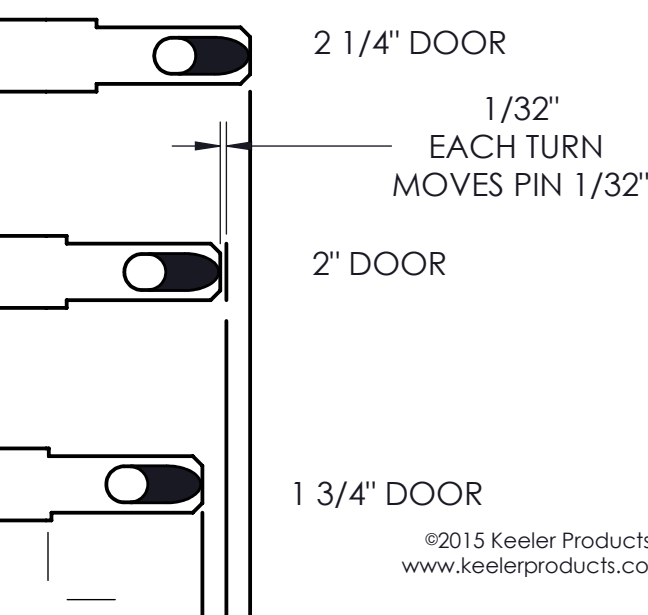

# KEELER KNOB BY KNOB OR LEVER BY LEVER TEMPLATE ELECTRONIC VERSION

PART NUMBER	REV

- NOTES:
1. THE DIMENSIONS SHOWN FOR THE BACKSET ARE FOR A SQUARE DOOR
  2. RED LINE = INSIDE

KEELER KNOB BY KNOB OR LEVER BY LEVER TEMPLATE  
ELECTRONIC VERSION

PART NUMBER	REV

- NOTES:  
1. THE DIMENSIONS SHOWN FOR THE BACKSET ARE FOR A SQUARE DOOR  
2. RED LINE = INSIDE