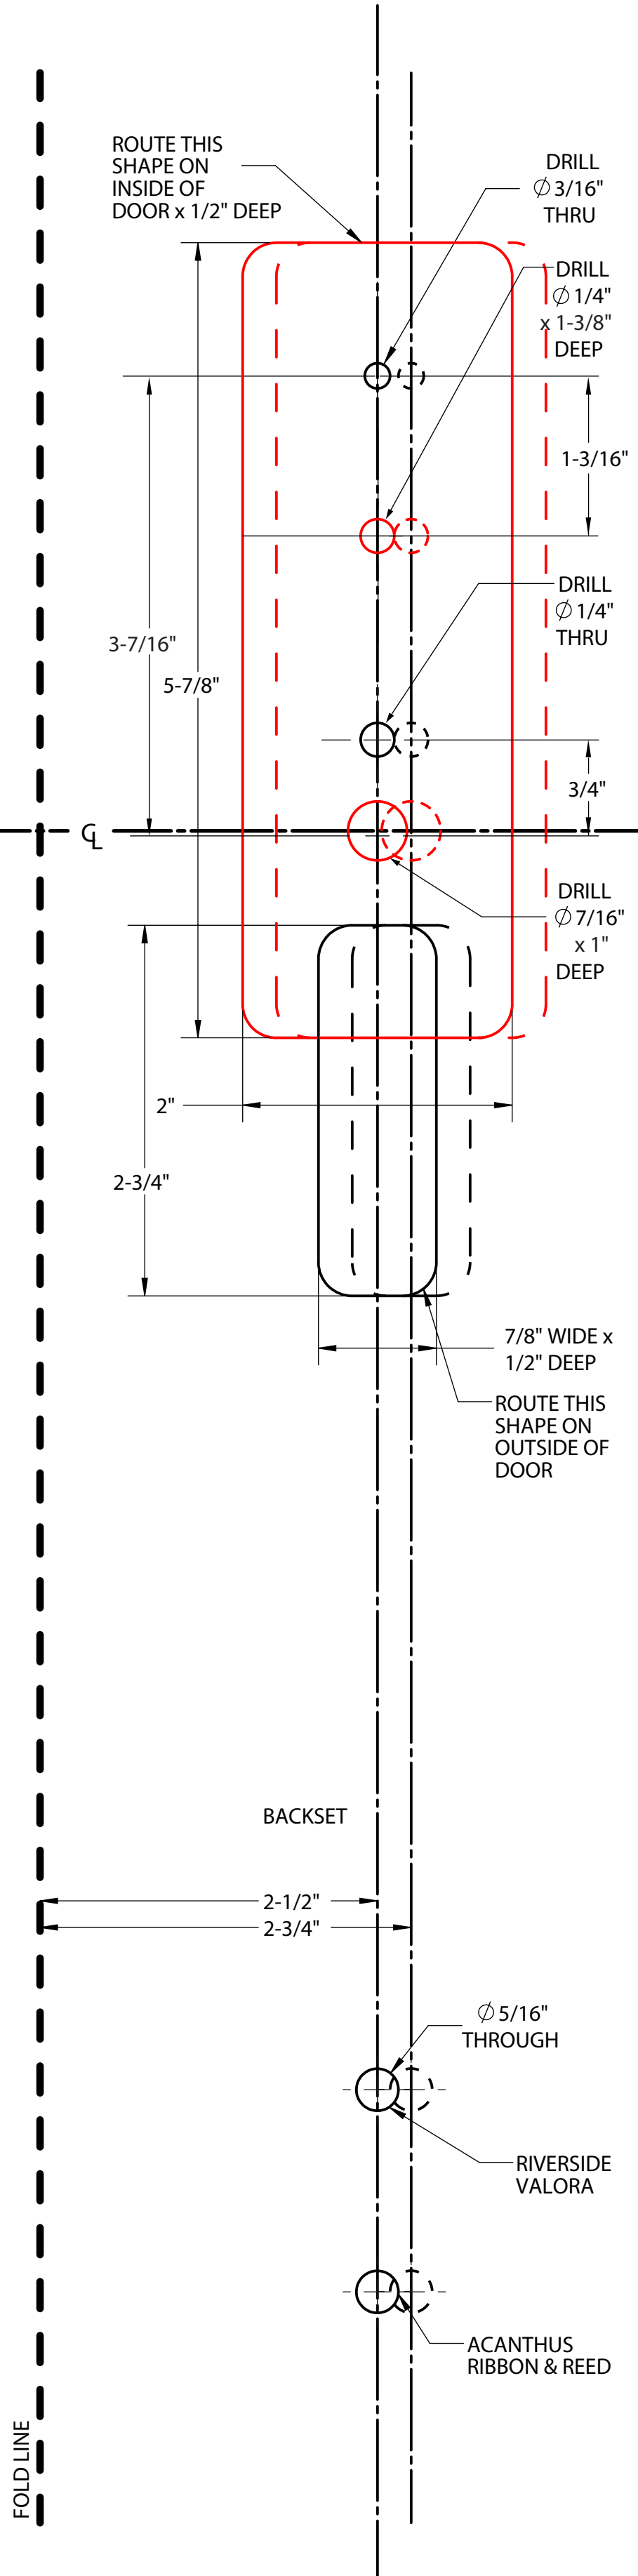

KEELER LOCK MORTISE TEMPLATE DUMMY VERSION

PART NUMBER	REV
DR0732371000	A

- NOTES:
1. THE DIMENSIONS SHOWN FOR THE BACKSET ARE FOR A SQUARE DOOR
 2. RED LINE = INSIDE